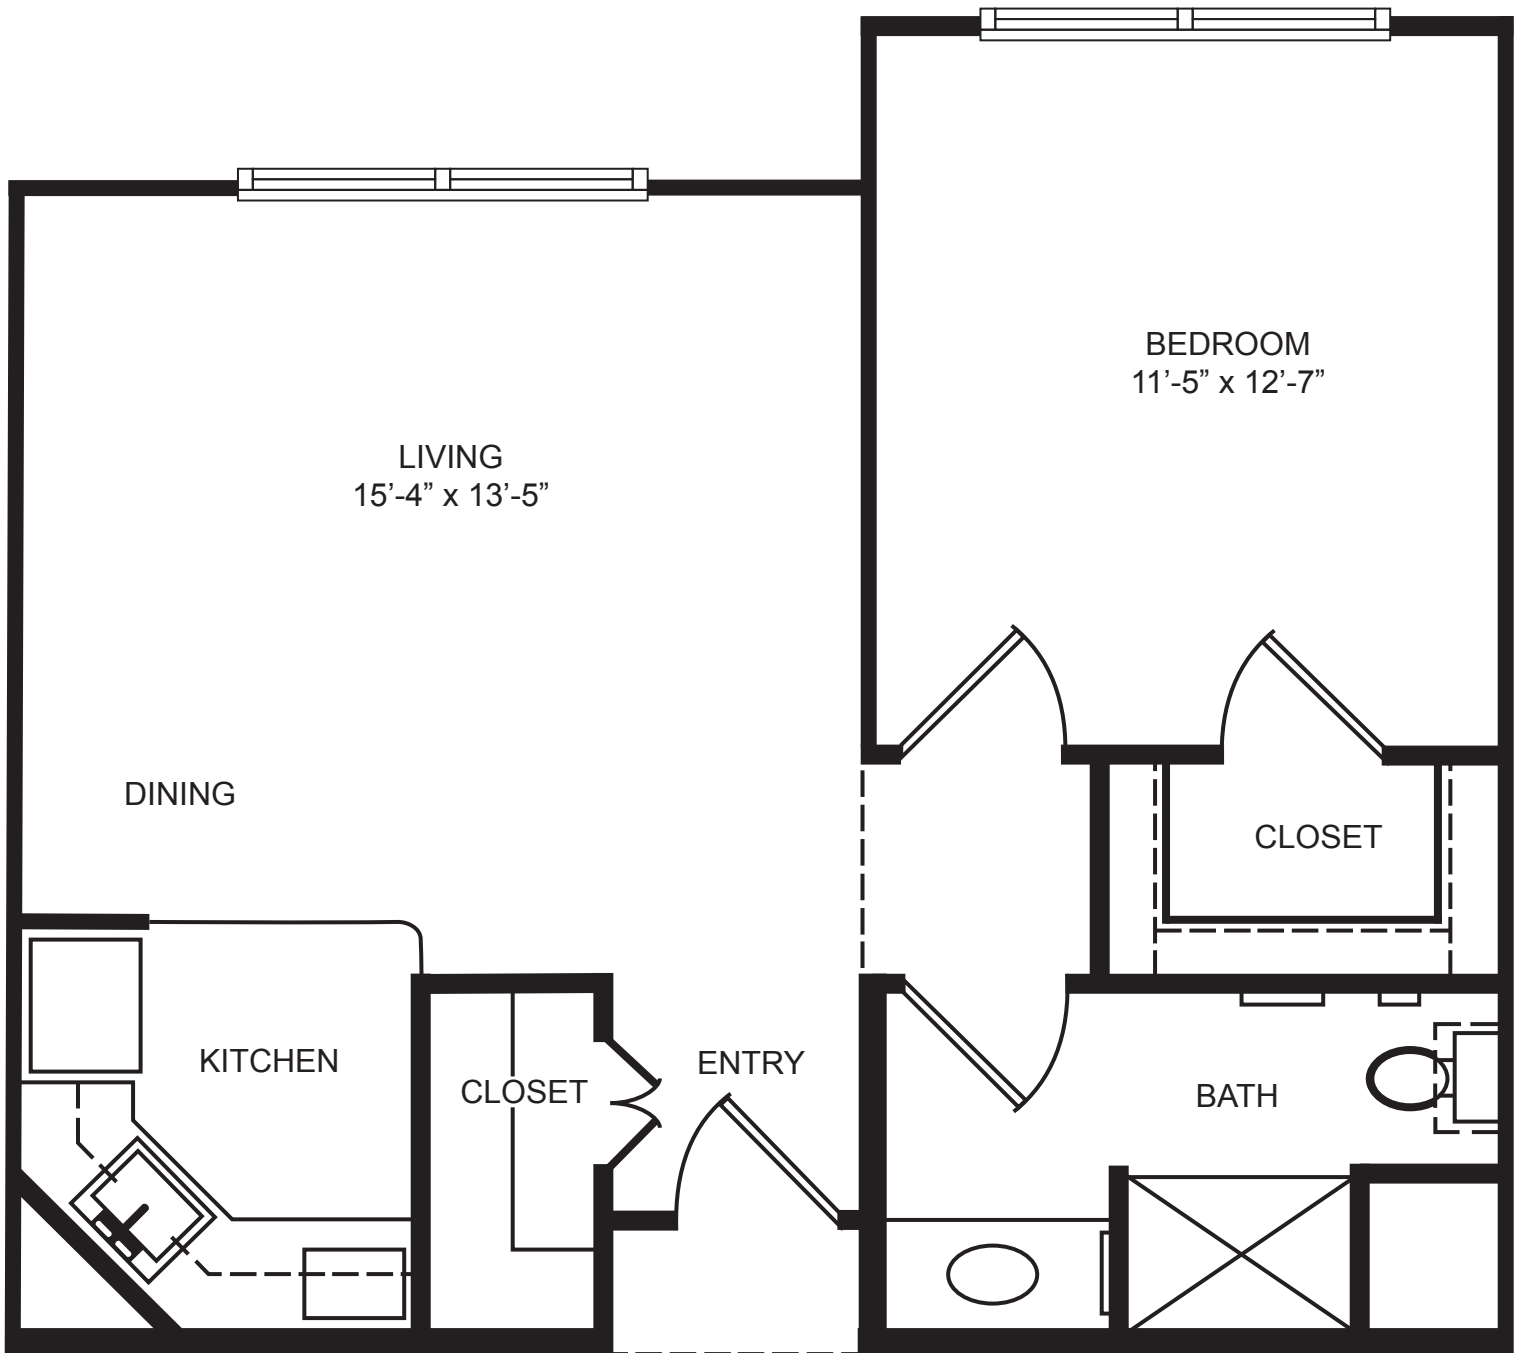

ONE BEDROOM DELUXE

APPROX. 580 SQ. FT.